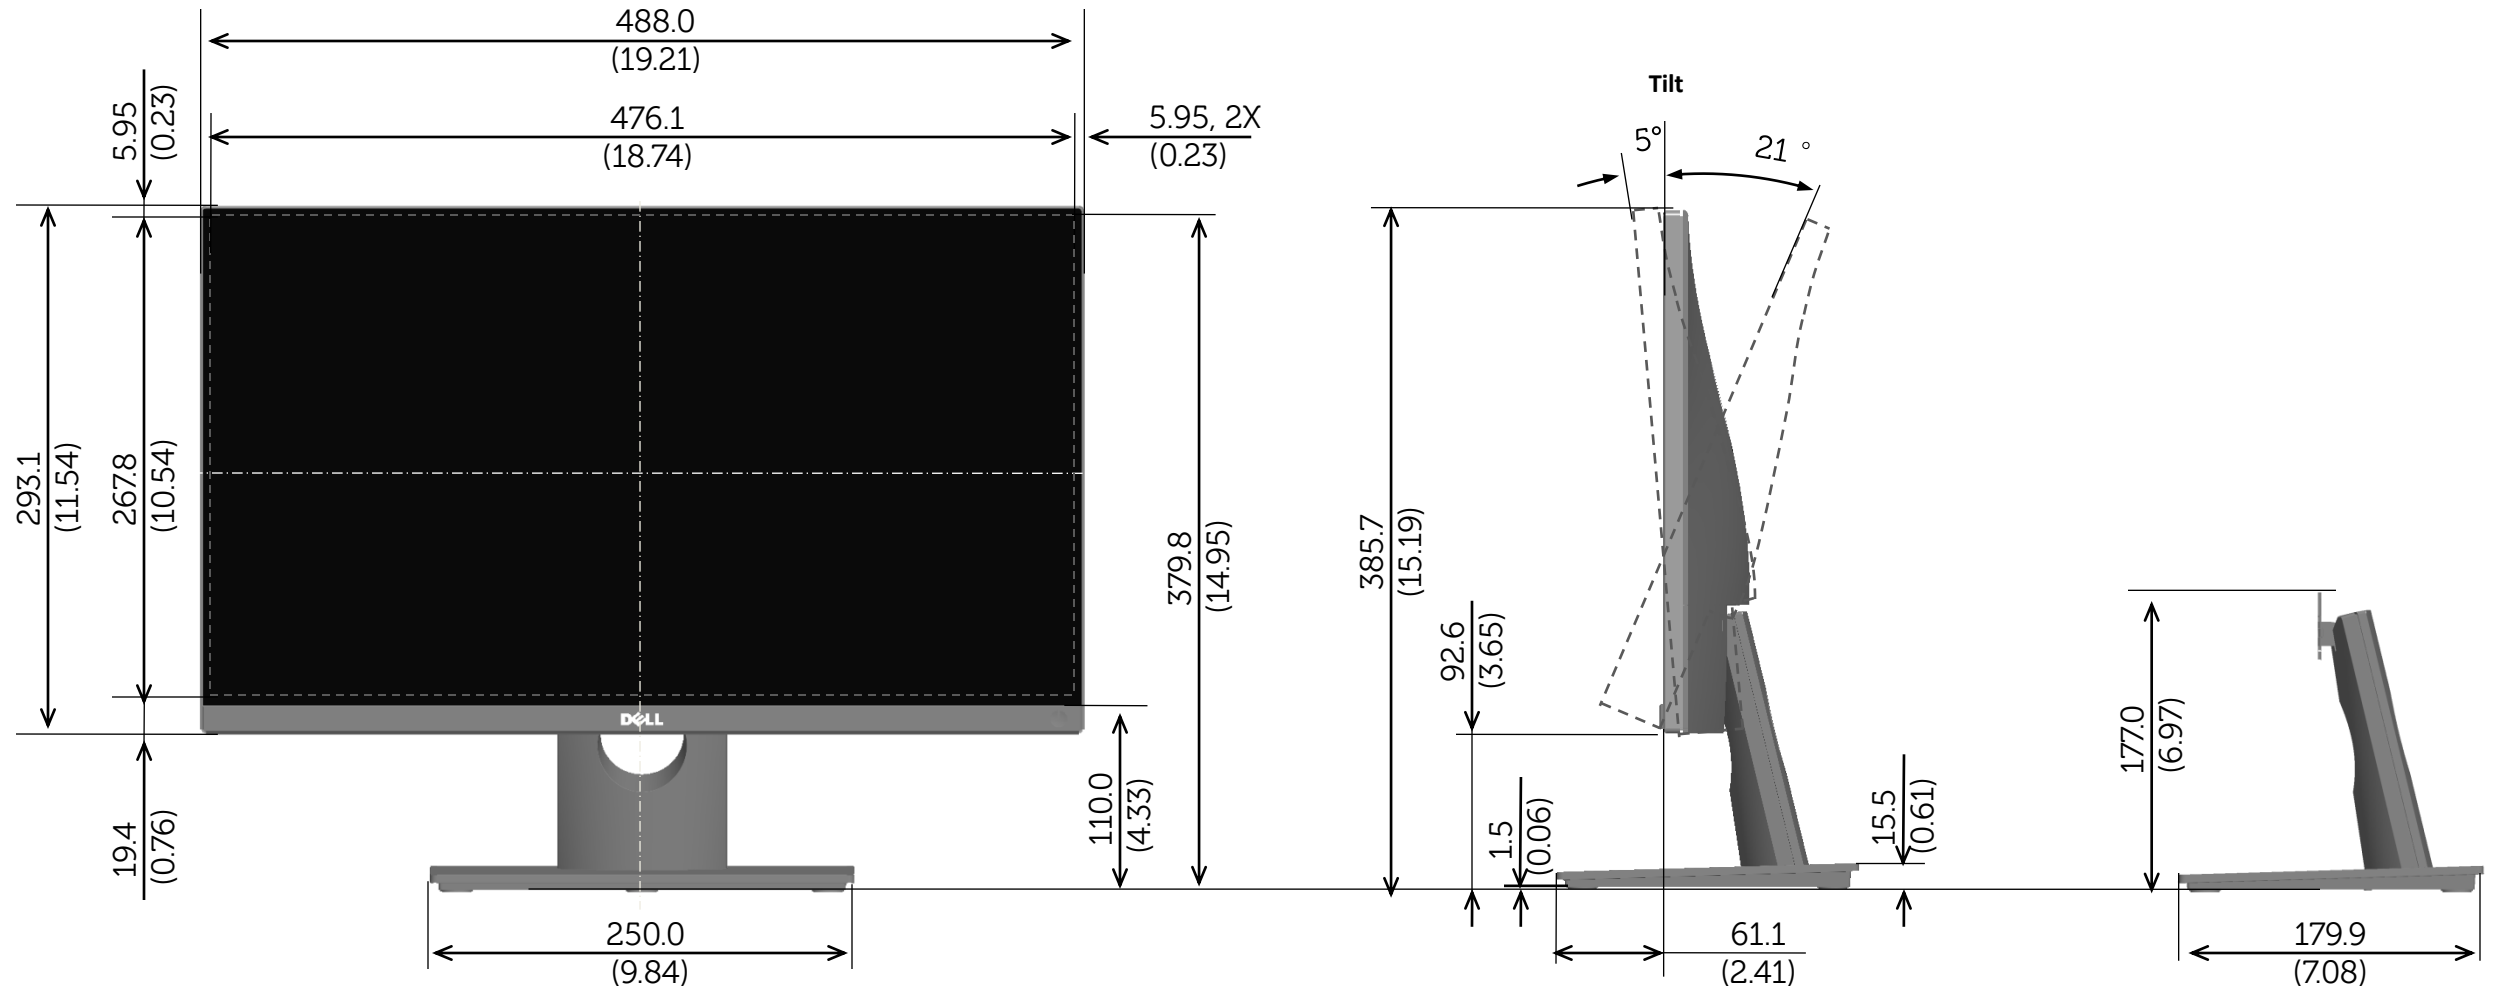

# S2216M Outline Dimension

Nominal Dimensions  
Unit: mm(inch)

Back view of Monitor without stand

# S2316M Outline Dimension

Nominal  
Dimensions  
Unit: mm(inch)

Back view of Monitor without stand